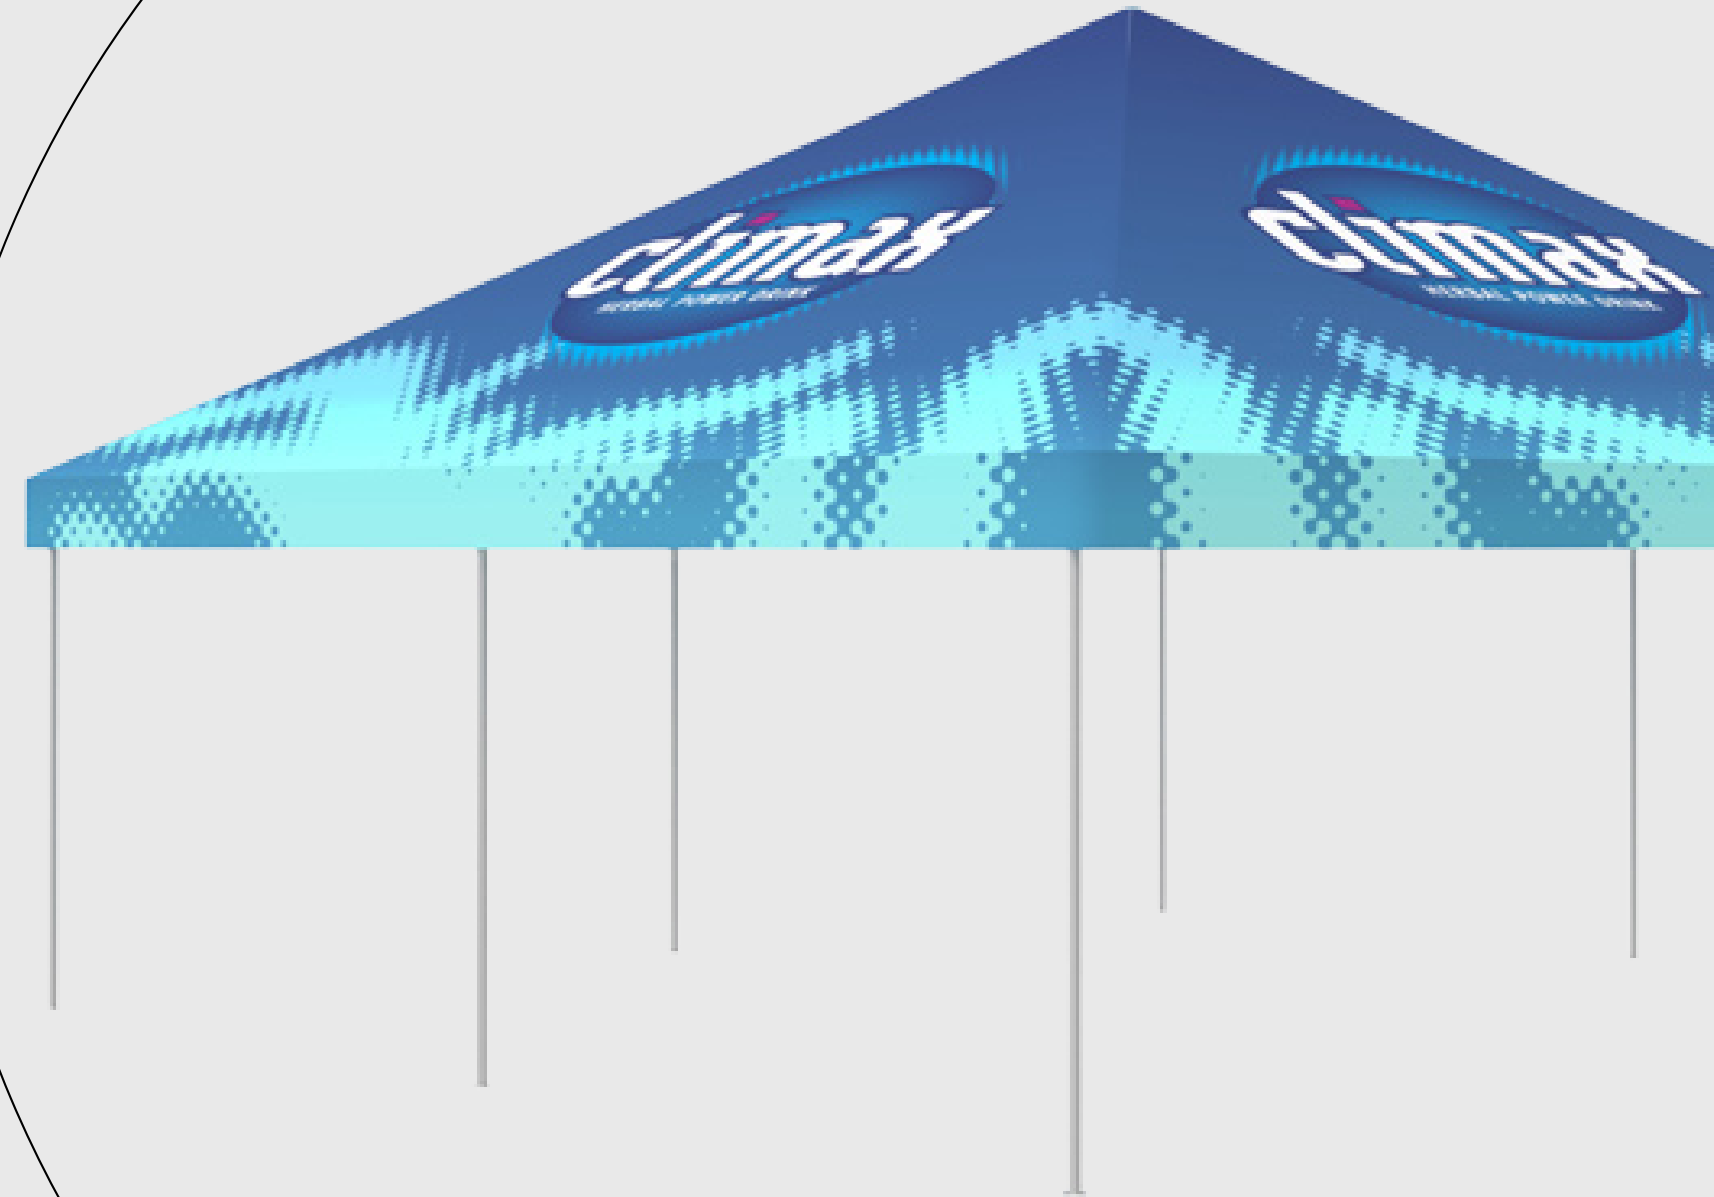

## CLASSIC FRAME TENT SERIES

Is a tent which utilizes a simple frame to support the tent top, maximizing the usable space available underneath the tent. Are interchangeable with all other frames and fittings in this style.

10' x 10' Classic  
Series Frame Rail  
Curtain Pkg

“

Package Includes:

- 10 x 10 Classic Frame Tent Top
- Print Area - Tent Top (Your Logo 4 Sides)
- Print Area - Tent Valance (Your Logo 4 Sides)
- Print Area - Rail Curtain (Your Logo 3 Sides)
- Frame Kit (All poles and fittings needed to set up the tent)
- Installation Hardware (Stakes and Ratchets)

10' x 10' Classic  
Series Frame Rail  
Curtain w/ Display

”

Package Includes:

- 10 x 10 Classic Frame Tent Top
- Print Area - Tent Top (Your Logo 3 Sides)
- Print Area - Tent Valance (Your Logo 4 Sides)
- Print Area - Rail Curtain (Your Logo 3 Sides)
- Print Area - Display Banner
- Frame Kit (All poles and fittings needed to set up the tent)
- Installation Hardware (Stakes and Ratchets)

10' x 10' Classic  
Series Frame Tent  
Full Digital Print

“

Package Includes:

- 10 x 10 Classic Frame Tent Top
- Print Area - Tent Top (Full Color Print)
- Print Area - Tent Valance (Full Color Print)
- Frame Kit (All poles and fittings needed to set up the tent)
- Installation Hardware (Stakes and Ratchets)
- 