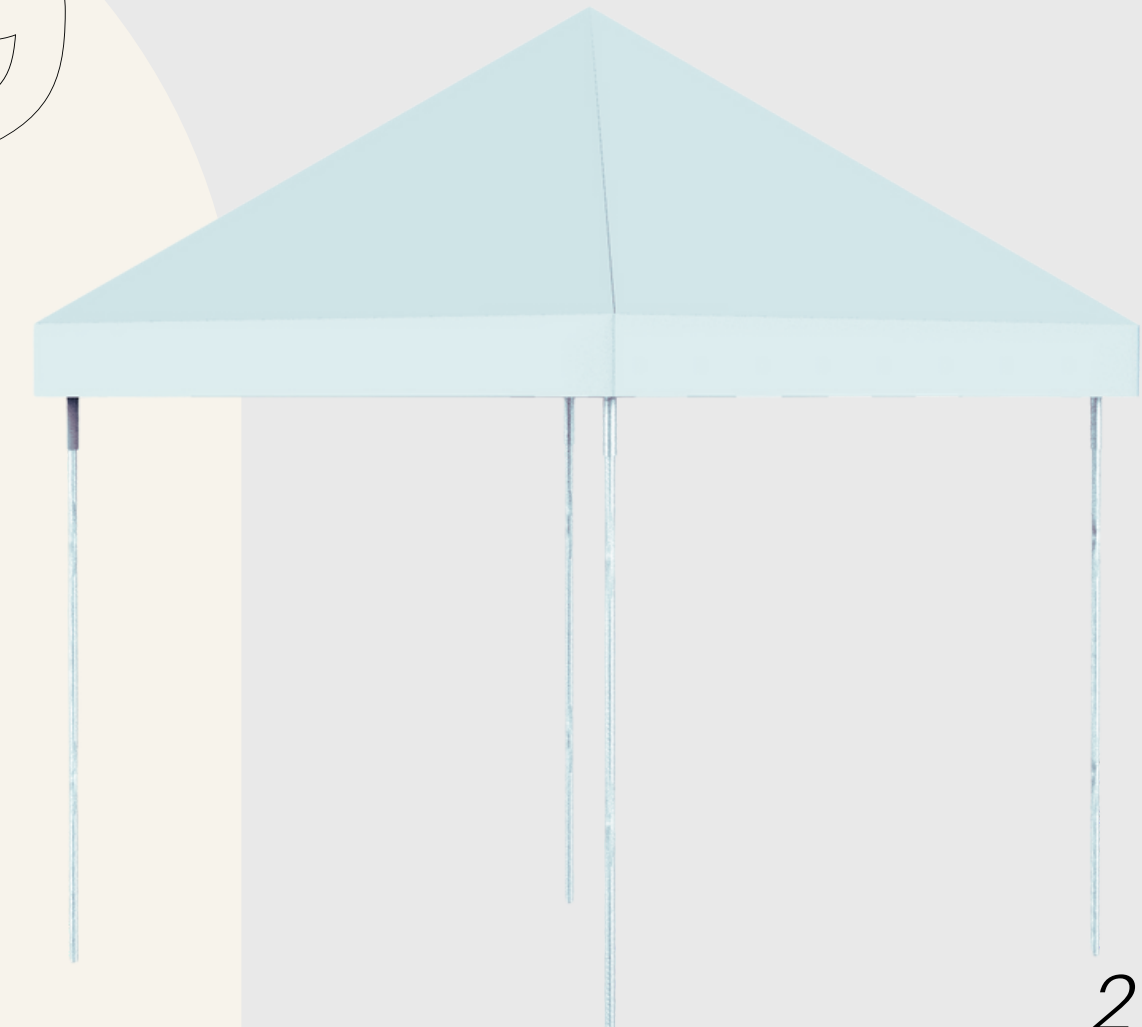

Package Includes:

- 10 x 10 Classic Frame Tent Top
- Print Area - Tent Top (Your Logo 3 Sides)
- Print Area - Tent Valance (Your Logo 4 Sides)
- Print Area - Rail Curtain (Your Logo 3 Sides)
- Print Area - Display Banner
- Frame Kit (All poles and fittings needed to set up the tent)
- Installation Hardware (Stakes and Ratchets)

10' x 10' Classic
Series Frame Tent
Logo Print