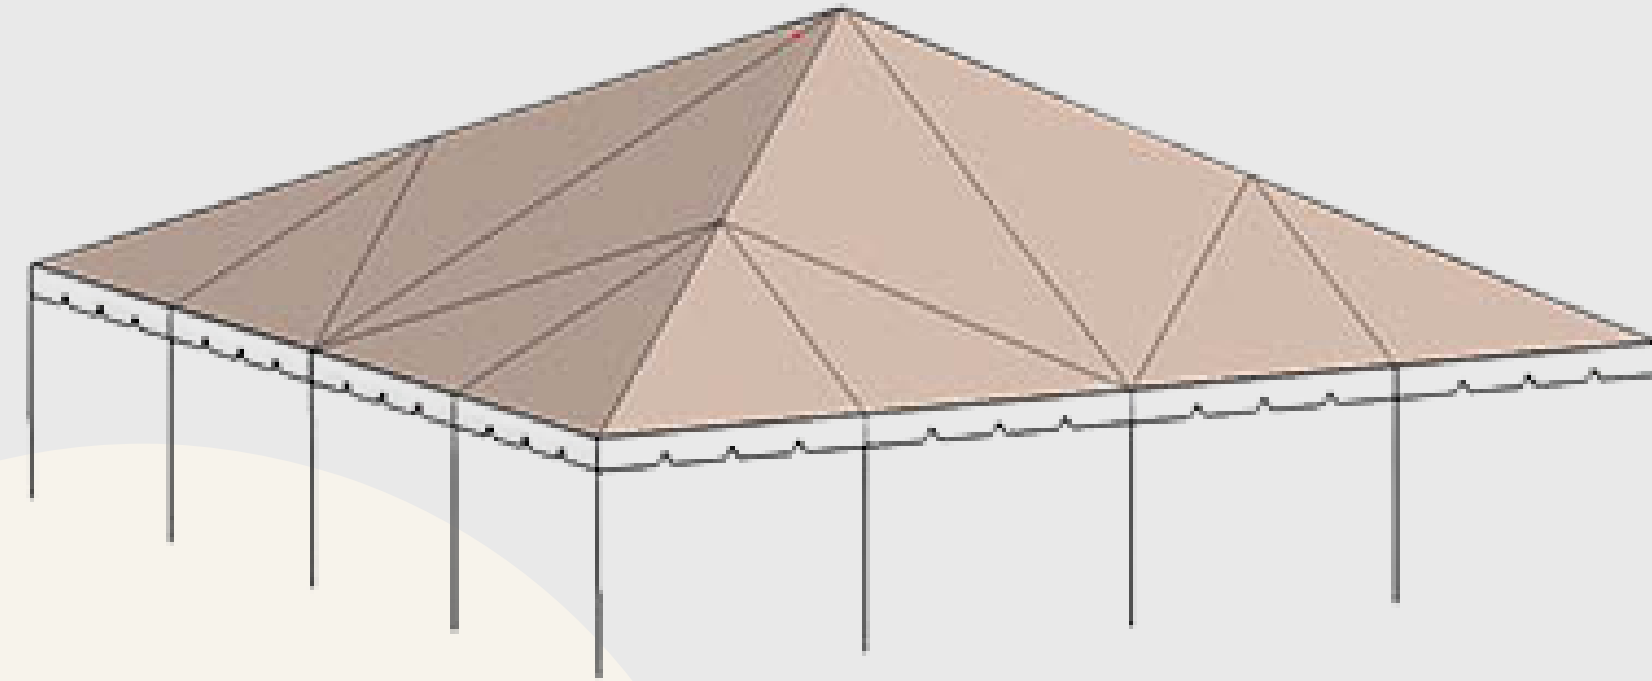

40' x 40' Classic
Series Frame Tent
Full Digital Print

“

Package Includes:

- 40 x 40 Frame Tent Top
- Print Area - Tent Top (Full Color Print)
- Print Area - Tent Valance (Full Color Print)
- Frame Kit (All poles and fittings needed to set up the tent)
- Installation Hardware (Stakes and Ratchets)

”

Package Includes:

- 40 x 40 Frame Tent Top
- Print Area - Tent Top (Your Logo 4 Sides)
- Print Area - Tent Valance (Your Logo 4 Sides)
- Frame Kit (All poles and fittings needed to set up the tent)
- Installation Hardware (Stakes and Ratchets)

40' x 40' Classic
Series Frame Tent
Logo Print